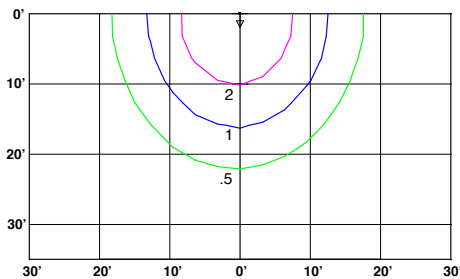

SPECIFICATIONS	SECS15UBCSPC	SECS20UCSBPC	SECS26UCSBPC
SPECIFICATION	DETAILS		
Nominal Wattage (W)	15	20	26
Lumens Delivered (lm)	1900	2520	3320
Equivalency	100W MH	150W MH	175W MH
Efficacy (lm/W)	126	126	124
Beam Angle	100°		
CRI	≥80		
Color Temperature (K)	4000K/5000K		
L70 Lifetime (hrs)	≥50,000 Hrs		
Voltage	120-277V		
Power Factor	≥0.90		
Housing	Die cast aluminum backplate and top front cover		
Lens	Frosted polycarbonate lens		
Mounting	Mounts directly to Jbox or wall; ½" threaded conduit hole available for surface conduit		
Operating Temperature	-4°F to 113°F		
Listings	DLC Standard, cULus, FCC, IP66		
Environment	Wet locations, Outdoor		
DesignLight Consortium	DLC Standard		
Warranty	5 Years		

PHOTOMETRIC LAYOUTS*

*Units in FC

15W
15' Mounting Height