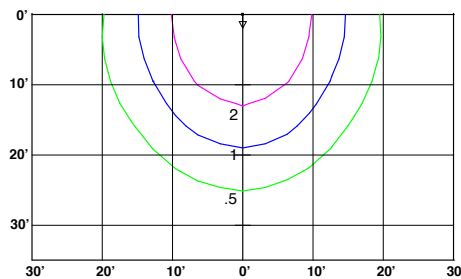

ORDERING STRUCTURE

FAMILY	SIZE	WATTAGE (NOMINAL)	VOLTAGE	CCT	FINISH	OPTIONS
SEC = Security Fixtures	S = Small profile	15 = 15W 20 = 20W 26 = 26W	U = 120-277V	CS = 4000K/5000K CCT Selectable	B = Bronze Contact MaxLite for additional finishes	PC = Photocell

ORDER CODES

ORDER CODES	MODEL NUMBER	DLC PRODUCT ID
103975	SECS15UCSBPC	PLBW0H2K1EIR
103855	SECS20UCSBPC	PLZVYZUM942O
103856	SECS26UCSBPC	PLC2CK5YK5CU

SPECIFICATIONS	SECS15UBCSPC	SECS20UCSBPC	SECS26UCSBPC
SPECIFICATION	DETAILS		
Nominal Wattage (W)	15	20	26
Lumens Delivered (lm)	1900	2520	3320
Equivalency	100W MH	150W MH	175W MH
Efficacy (lm/W)	126	126	124
Beam Angle	100°		
CRI	≥80		
Color Temperature (K)	4000K/5000K		
L70 Lifetime (hrs)	≥50,000 Hrs		
Voltage	120-277V		
Power Factor	≥0.90		
Housing	Die cast aluminum backplate and top front cover		
Lens	Frosted polycarbonate lens		
Mounting	Mounts directly to Jbox or wall; ½" threaded conduit hole available for surface conduit		
Operating Temperature	-4°F to 113°F		
Listings	DLC Standard, cULus, FCC, IP66		
Environment	Wet locations, Outdoor		
DesignLight Consortium	DLC Standard		
Warranty	5 Years		

PHOTOMETRIC LAYOUTS*

*Units in FC

15W
15' Mounting Height

20W
15' Mounting Height

26W
20' Mounting Height