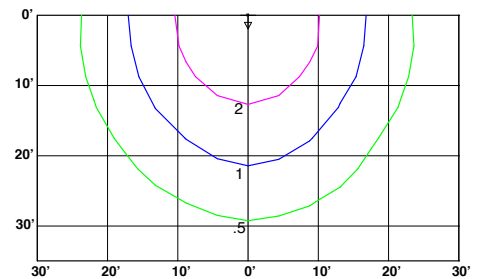

ORDER CODES

ORDER CODES	MODEL NUMBER	DLC PRODUCT ID
103975	SECS15UCSBPC	PLBW0H2K1EIR
103855	SECS20UCSBPC	PLZVYZUM942O
103856	SECS26UCSBPC	PLC2CK5YK5CU

SPECIFICATIONS	SECS15UBCSPC	SECS20UCSBPC	SECS26UCSBPC
SPECIFICATION	DETAILS		
Nominal Wattage (W)	15	20	26
Lumens Delivered (lm)	1900	2520	3320
Equivalency	100W MH	150W MH	175W MH
Efficacy (lm/W)	126	126	124
Beam Angle	100°		
CRI	≥80		
Color Temperature (K)	4000K/5000K		
L70 Lifetime (hrs)	≥50,000 Hrs		
Voltage	120-277V		
Power Factor	≥0.90		
Housing	Die cast aluminum backplate and top front cover		
Lens	Frosted polycarbonate lens		
Mounting	Mounts directly to Jbox or wall; ½" threaded conduit hole available for surface conduit		
Operating Temperature	-4°F to 113°F		
Listings	DLC Standard, cULus, FCC, IP66		
Environment	Wet locations, Outdoor		
DesignLight Consortium	DLC Standard		
Warranty	5 Years		

PHOTOMETRIC LAYOUTS*

*Units in FC

15W
15' Mounting Height

20W
15' Mounting Height

26W
20' Mounting Height