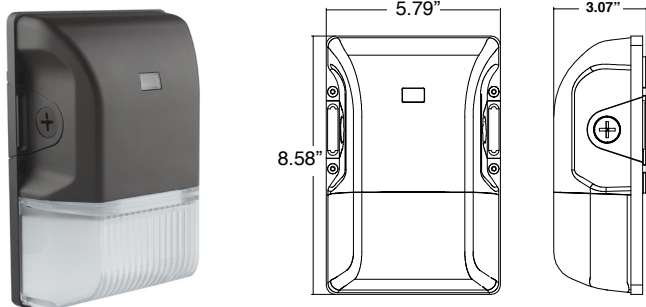

GUARDMAX SLIM PROFILE

PRODUCT DESCRIPTION:

The GuardMax Slim Profile Security Light delivers high quality illumination in a compact form factor ideal for commercial and multi-residential lighting applications. Designed with field selectable CCT technology (4000K/5000K) and a photocell that can be enabled or disabled to user preference, one product replaces four stocking SKUs!

FEATURES:

- Impact resistant lens and cover
- Photocell can be enabled or disabled to user preference

VOLTAGE:

- 120-277V

MOUNTING:

- 1/2" threaded conduit hole available for surface conduit
- Mounts directly to JBOX or wall

CONSTRUCTION:

- Die cast aluminum back plate and top front cover
- Frosted polycarbonate lens

LISTINGS:

- cULus listed for Wet Locations, Outdoor
- DLC Standard

WARRANTY:

5-year standard warranty (further details available at www.maxlite.com/warranties) Product may be eligible for a warranty extension to 10 years, for an additional fee. Contact MaxLite for details.

ORDERING STRUCTURE

FAMILY	SIZE	WATTAGE (NOMINAL)	VOLTAGE	CCT	FINISH	OPTIONS
SEC = Security Fixtures	S = Small profile	15 = 15W 20 = 20W 26 = 26W	U = 120-277V	CS = 4000K/5000K CCT Selectable	B = Bronze Contact MaxLite for additional finishes	PC = Photocell